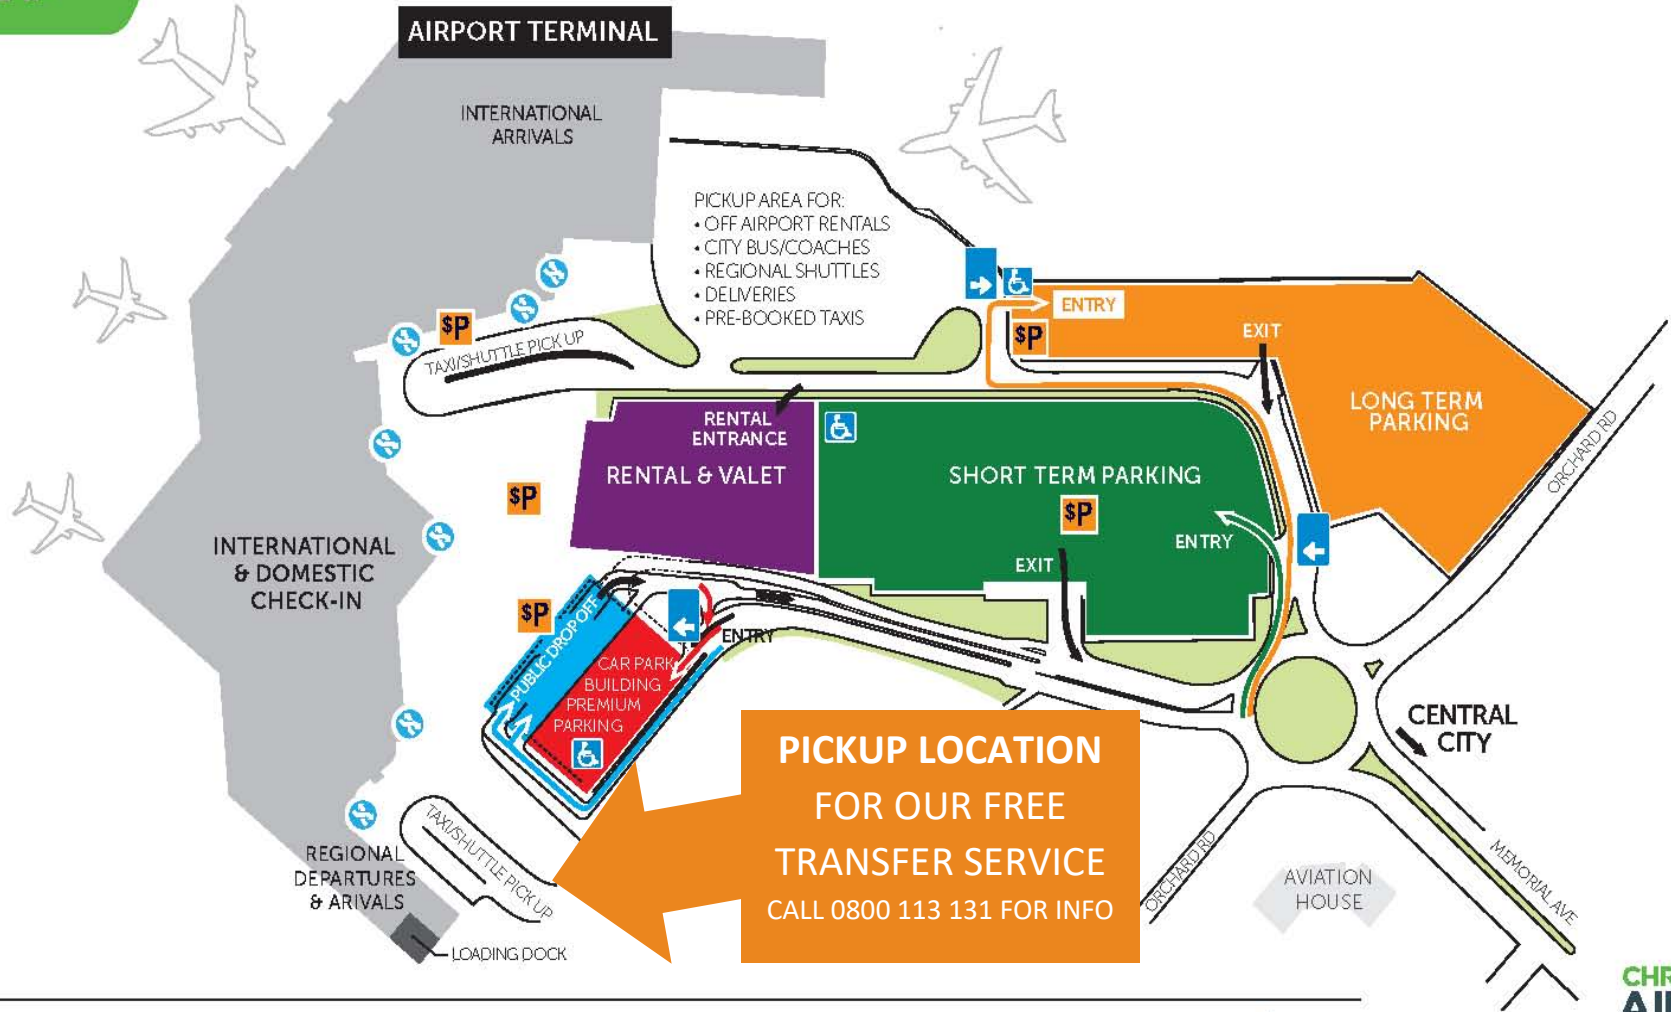

CAR PARK MAP

- PICKUP AREA FOR:
- OFF AIRPORT RENTALS
 - CITY BUS/COACHES
 - REGIONAL SHUTTLES
 - DELIVERIES
 - PRE-BOOKED TAXIS

**PICKUP LOCATION
FOR OUR FREE
TRANSFER SERVICE
CALL 0800 113 131 FOR INFO**

➔ Public drop off
 ➔ Premium parking
 ➔ Short-Term parking
 ➔ Long-Term parking
 SP Pay Station
 Entry